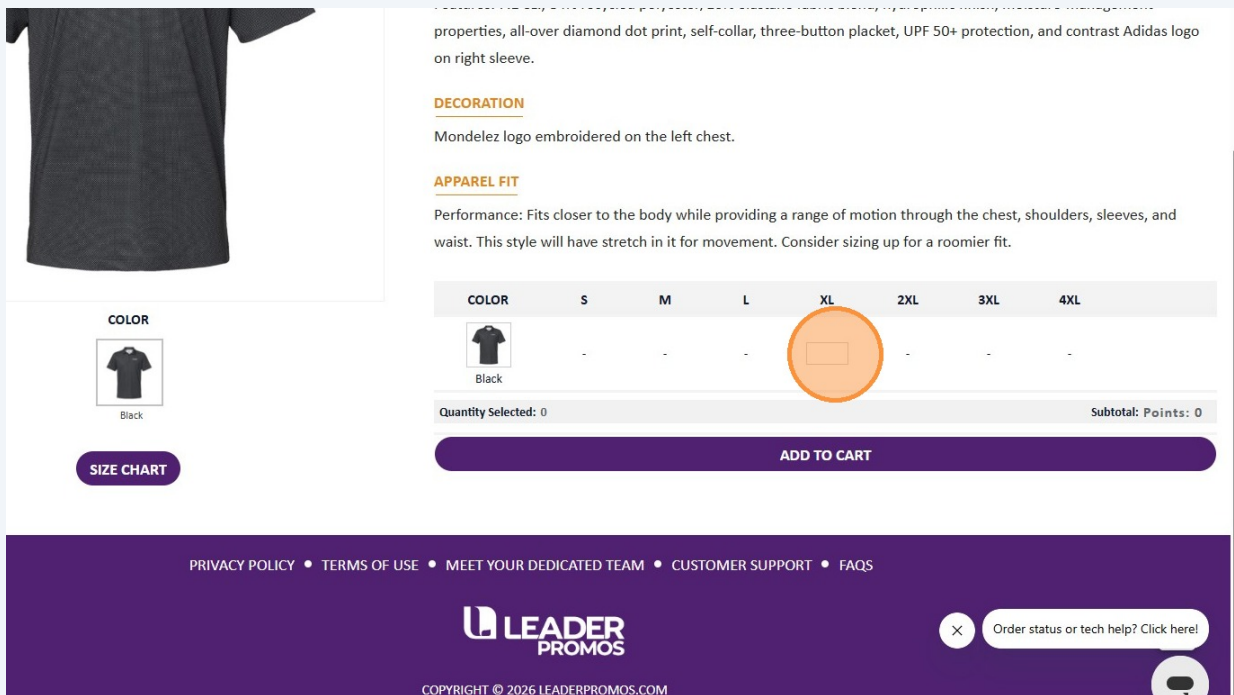

5 Click on Men's or Women's Apparel

Points: 10

Mondelēz
International
SNACKING MADE RIGHT

Search... 

MEN'S APPAREL | WOMEN'S APPAREL

GREAT NEWS... YOU'RE ALL SET TO SELECT YOUR UNIFORMS

You have **100 points** to spend on your new shirts, so be sure to use them all before they **expire May 15th 2026**.

6 Click on the item you would like to view

7 Pick your size

8 Click "Add to cart"

COLOR

Black

SIZE CHART

properties, an over diamond dot print, soft collar, three-button placket, UPF 50+ protection, and contrast Adidas logo on right sleeve.