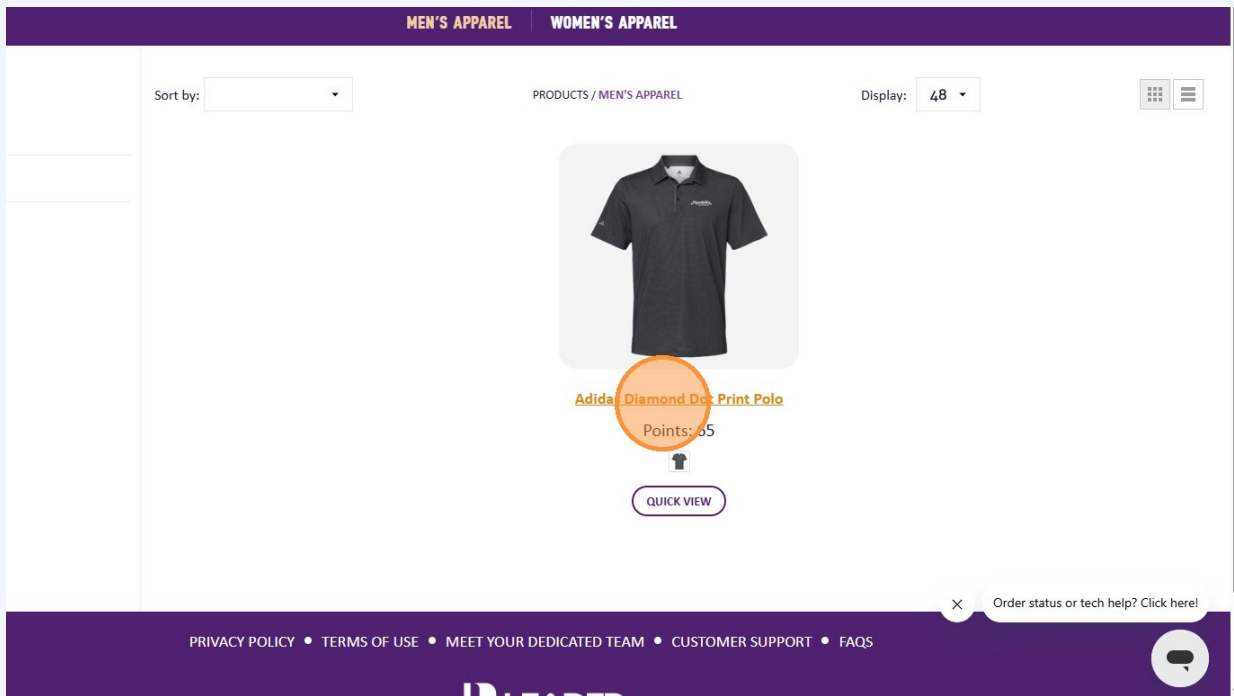

5 Click on Men's or Women's Apparel

Points: 10

Mondelēz
International
SNACKING MADE RIGHT

Search... 

MEN'S APPAREL | WOMEN'S APPAREL

GREAT NEWS... YOU'RE ALL SET TO SELECT YOUR UNIFORMS

You have **100 points** to spend on your new shirts, so be sure to use them all before they **expire May 15th 2026**.

6 Click on the item you would like to view

7 Pick your size

8 Click "Add to cart"

COLOR

Black

SIZE CHART

properties, an over diamond dot print, soft collar, three-button placket, UPF 50+ protection, and contrast Adidas logo on right sleeve.